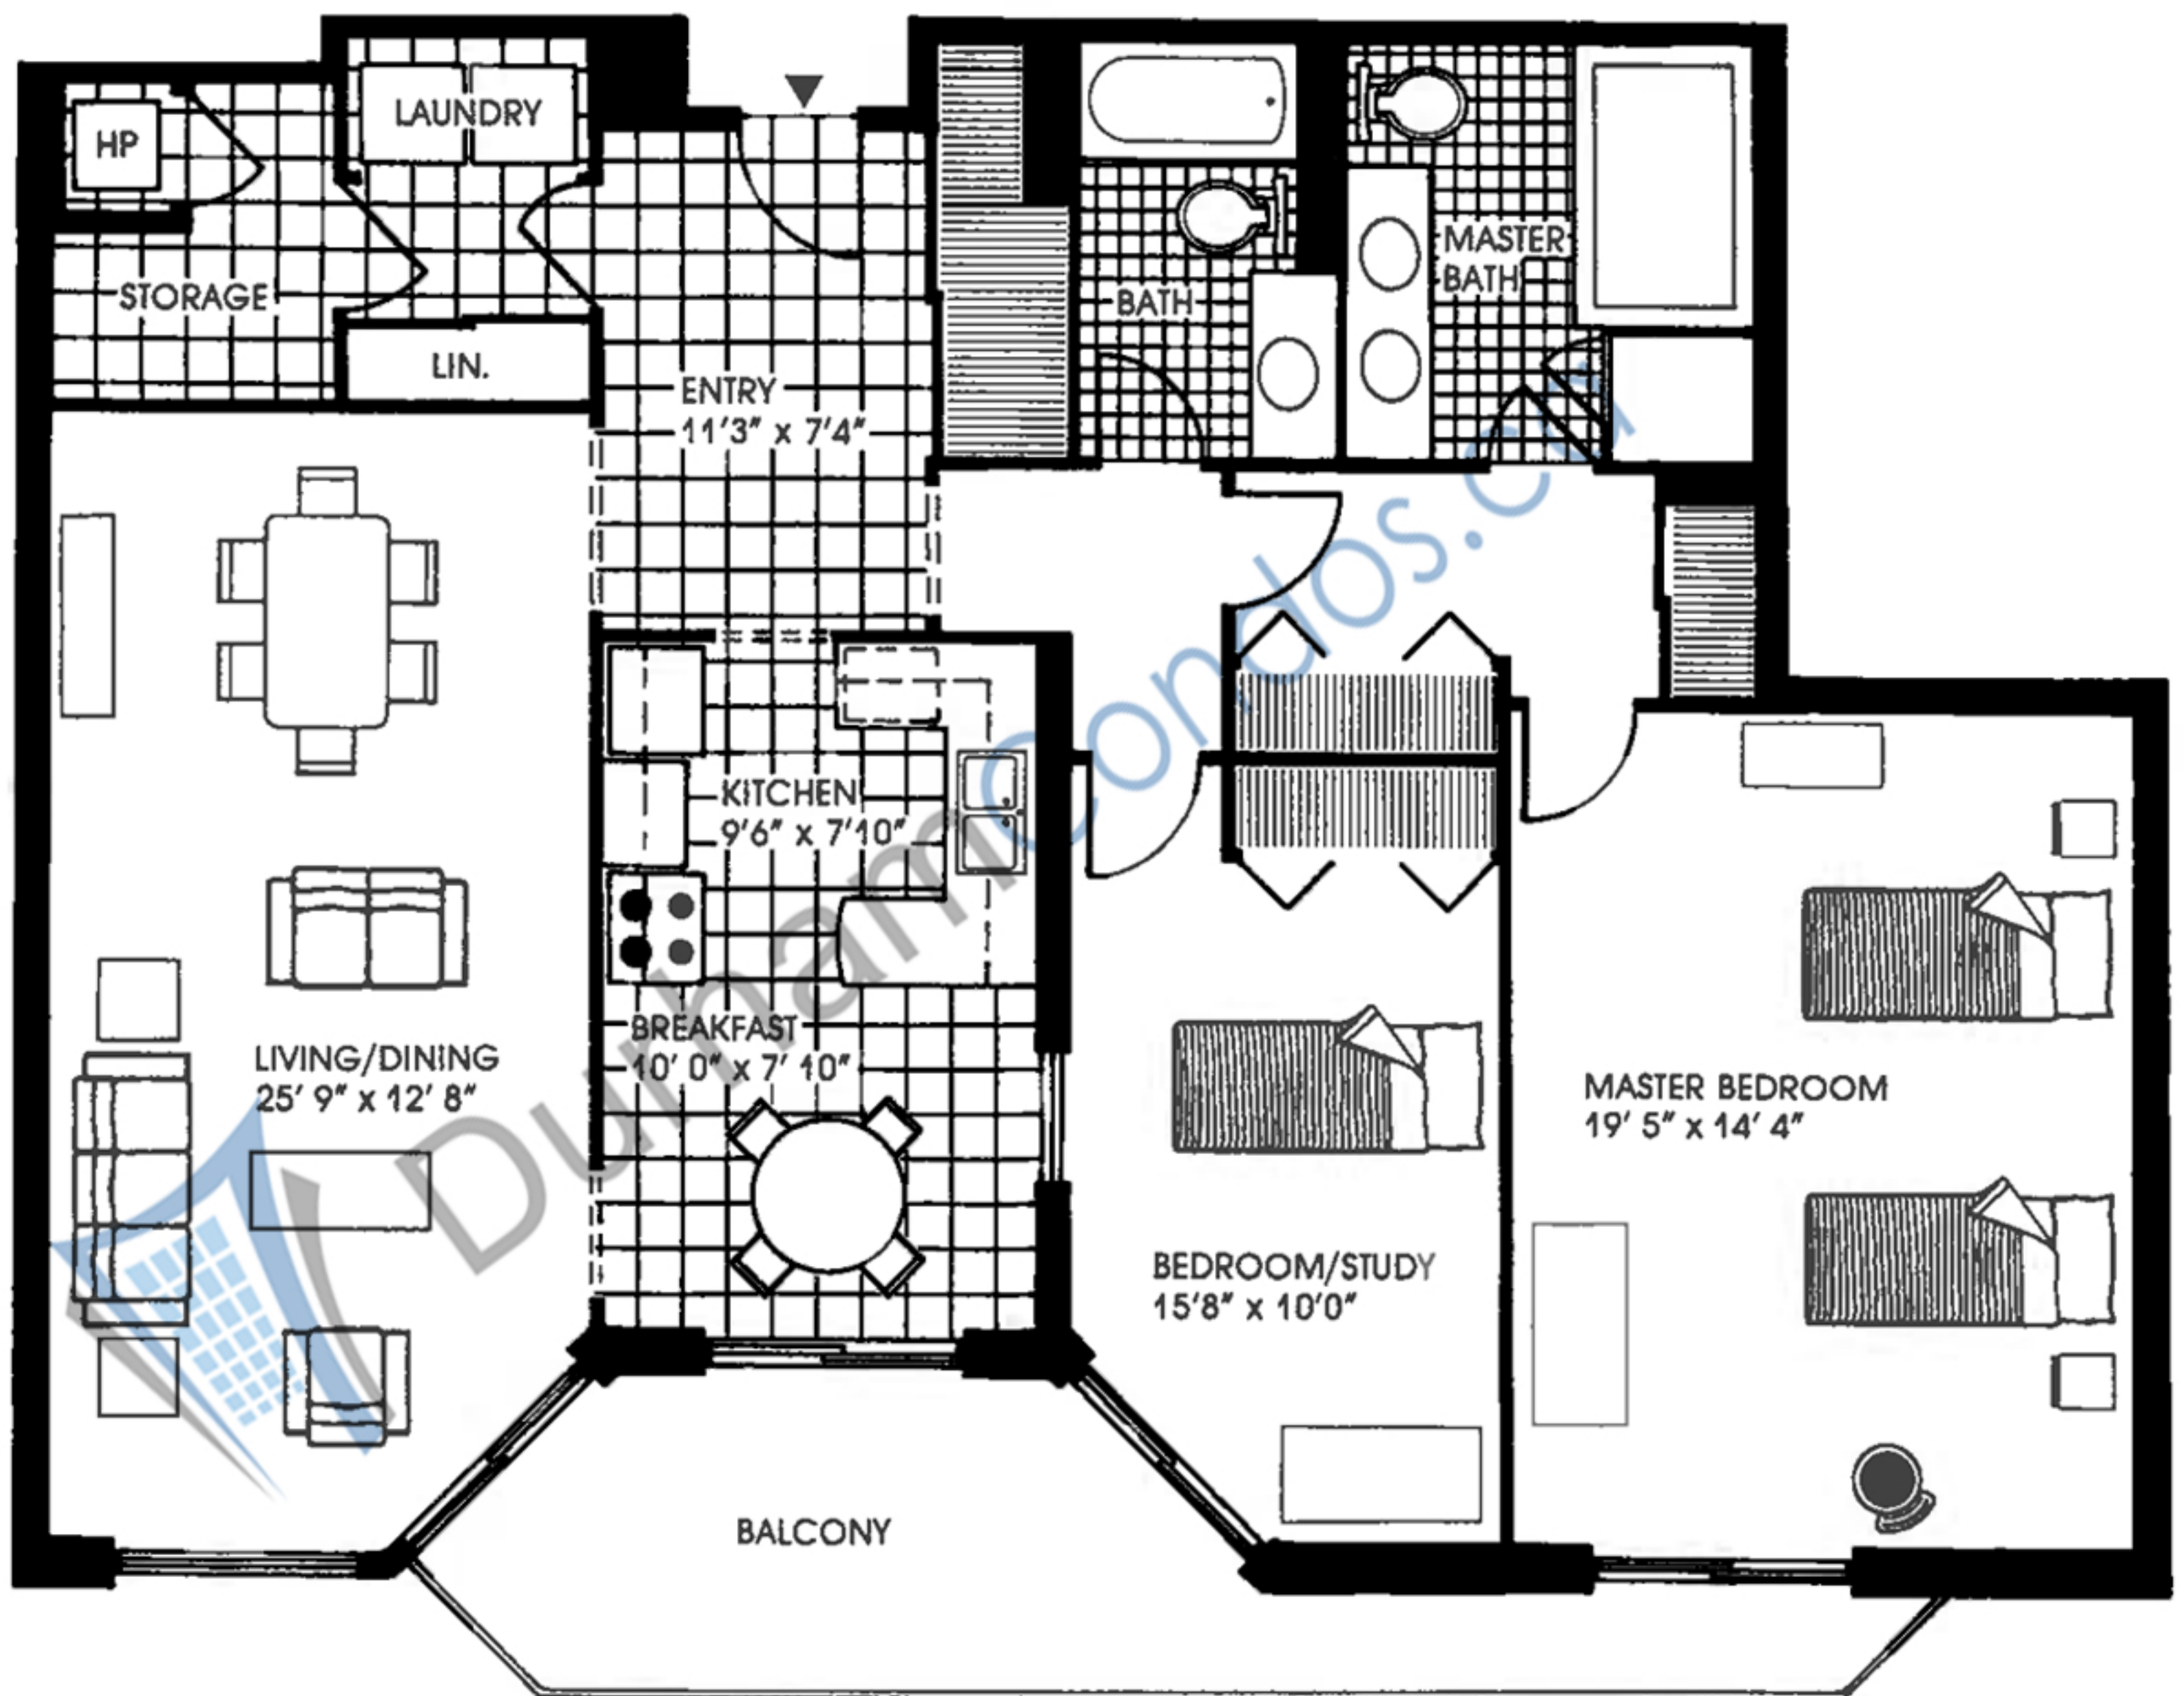

1,550 SQFT  
173 SQ FT BALCONY  
2 BED ROOMS

DurhamCondos.ca

All floorplan measurements, scale and item placements, are deemed reliable but not guaranteed and are for informational purposes only. Neither Mike Bouma, RE/MAX JAZZ Inc., Brokerage nor durhamcondos.ca shall be responsible for any errors herein.